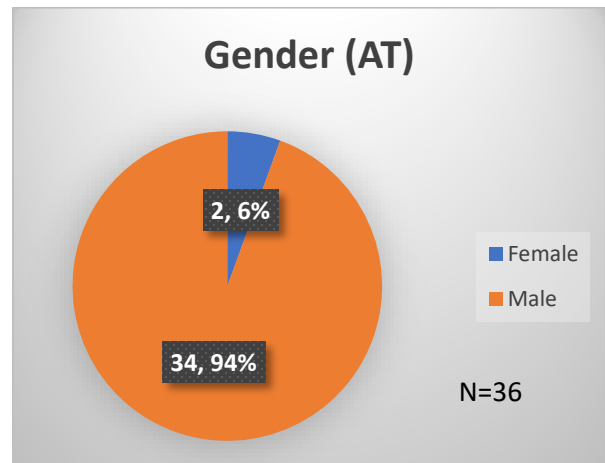

Daily Data Dashboard – April 17, 2023

Demographics for JTDC Population

Monday Morning Midnight Count

Total # of probation Involved youth¹: 1,154

¹ Probation Active: Any youth who is pending sentencing with an active social history, has been formally placed on probation or supervision with Cook County Juvenile Probation on the date of the report.