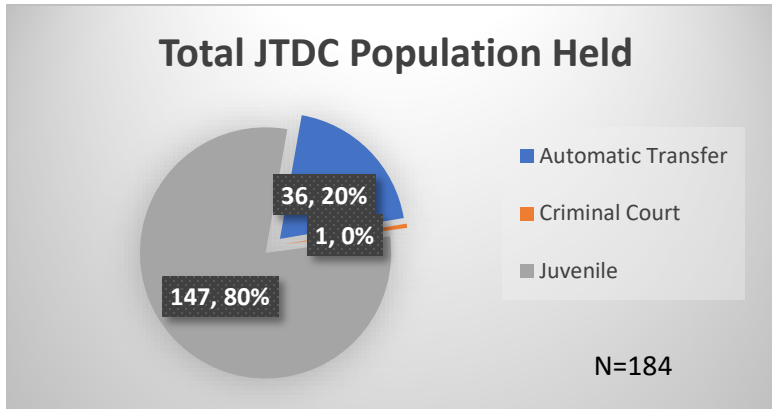

Daily Data Dashboard – April 17, 2023

Demographics for JTDC Population

Monday Morning Midnight Count

Total # of probation Involved youth¹: 1,154

¹ Probation Active: Any youth who is pending sentencing with an active social history, has been formally placed on probation or supervision with Cook County Juvenile Probation on the date of the report.

*Age, Gender and Race for Criminal Court population (N=1) is not represented in this report.

Data sources: cFive Supervisor – Probation Population and RMIS – JTDC Population

Daily Data Dashboard – April 17, 2023
Demographics for JTDC Population
Monday Morning Midnight Count