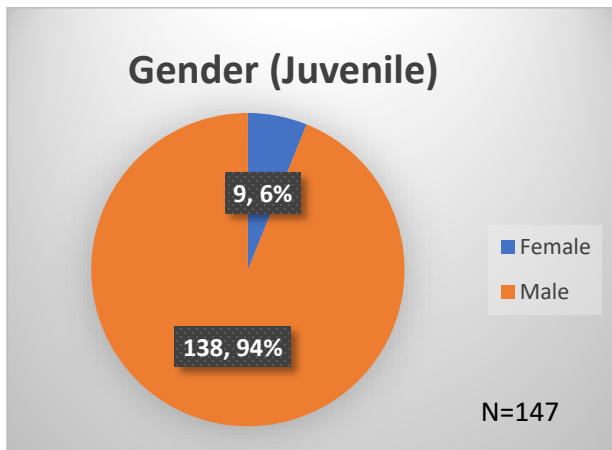

Daily Data Dashboard – April 17, 2023

Demographics for JTDC Population

Monday Morning Midnight Count

Total # of probation Involved youth¹: 1,154

¹ Probation Active: Any youth who is pending sentencing with an active social history, has been formally placed on probation or supervision with Cook County Juvenile Probation on the date of the report.