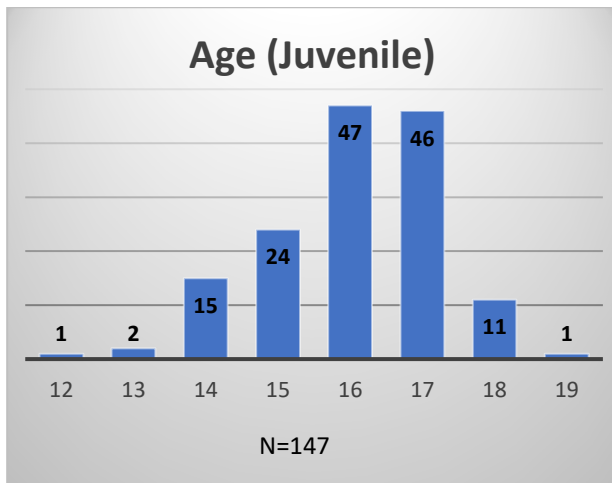

Daily Data Dashboard – April 17, 2023

Demographics for JTDC Population

Monday Morning Midnight Count

Total # of probation Involved youth¹: 1,154

¹ Probation Active: Any youth who is pending sentencing with an active social history, has been formally placed on probation or supervision with Cook County Juvenile Probation on the date of the report.

*Age, Gender and Race for Criminal Court population (N=1) is not represented in this report.

Data sources: cFive Supervisor – Probation Population and RMIS – JTDC Population

Daily Data Dashboard – April 17, 2023
Demographics for JTDC Population
Monday Morning Midnight Count