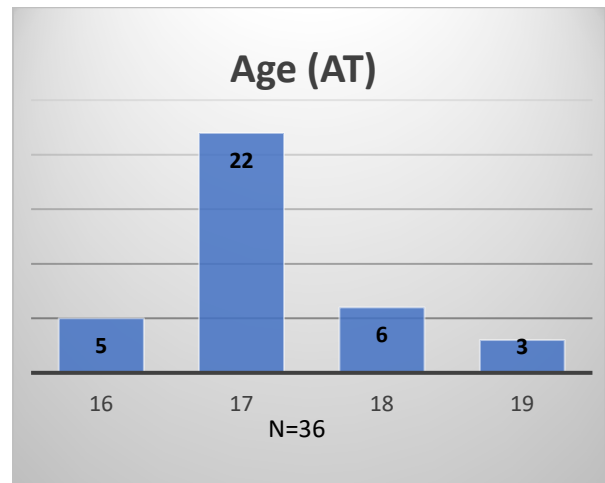

Daily Data Dashboard – April 17, 2023

Demographics for JTDC Population

Monday Morning Midnight Count

Total # of probation Involved youth¹: 1,154

¹ Probation Active: Any youth who is pending sentencing with an active social history, has been formally placed on probation or supervision with Cook County Juvenile Probation on the date of the report.

*Age, Gender and Race for Criminal Court population (N=1) is not represented in this report.

Data sources: cFive Supervisor – Probation Population and RMIS – JTDC Population

Daily Data Dashboard – April 17, 2023
Demographics for JTDC Population
Monday Morning Midnight Count